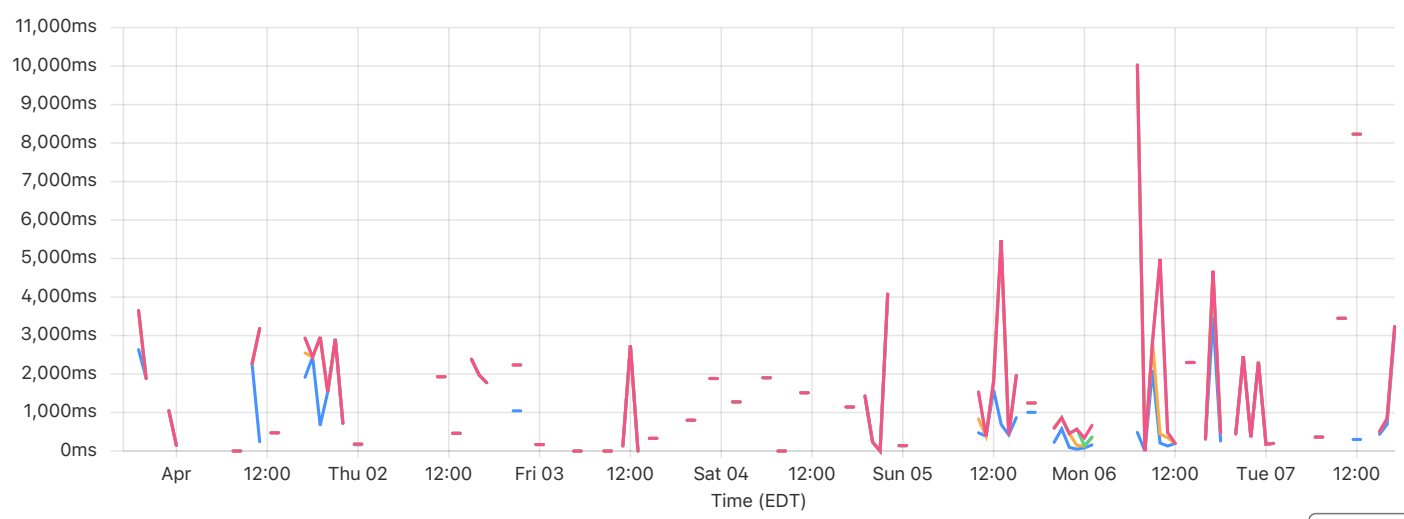

**Core Web Vitals** [About Core Web Vitals](#)

**Largest Contentful Paint(LCP)**

LCP measures the render time of the largest image or text block visible within the viewport.

**Debug View** ⓘ

5 items

Click each row to expand

Element	LCP ⓘ	Counts
html>body>main.page-content>div.wrapper>article.post.h-entry>div.post-content.e-content>figure>i... benchmarkusa.org/blog/assets/images/posts/state-local-government-financial-data/state-data-availability-map.png	3,232ms	1