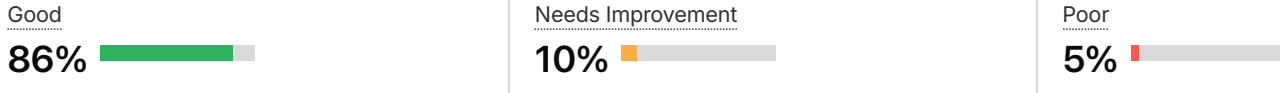

**Core Web Vitals** [About Core Web Vitals](#)

**Largest Contentful Paint(LCP)**

LCP measures the render time of the largest image or text block visible within the viewport.

**Debug View** ⓘ

5 items

Click each row to expand